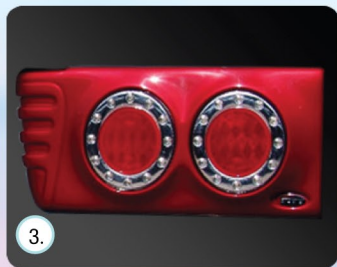

SUPER VIP 10 Seats HIACE

WOOD Panel

**Modify From
Original 15 Seater**

SUPER VIP XL 10 Package

- 1 Real Wood Instrument & Steering Package
- 2 Luxury Top Ceiling Roof with Room Lamp
- 3 1st, Row Driver + Passenger Leather Seats
- 4 2nd, Row : 2 X VIP Leather Sofa Seats with Auto adjust , 360 turning + auto massage
- 5 3th, Row : 2 X VIP Leather Sofa Seats with Auto adjust
- 6 4th,Row : 1 X long bench Seats with Auto adjust + auto massage
- 7 Under Seats Sliding Rails
- 8 Front Long Console with bottle holder
- 9 Plywood Floor 10 mm. with cover Dura floor
- 10 In room Panel & Rear Black Door Vinyl Cover With Chrome Line
- 11 AUDIO System With Front Top TV LCD Ceiling 6 Speakers with Sub woofer Plus Amplifier

INTERIOR DESIGN

AUDIO System

- JVC KD-DV4405 USB/MP3
- DVD zulex Monitor LCD 17"
- Amp MA Audio