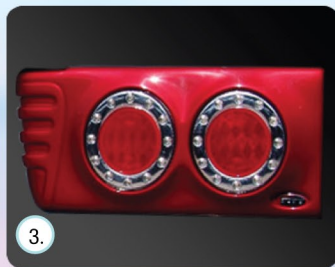

SUPER VIP 10 Seats HIACE

WOOD Panel

**Modify From
Original 15 Seater**

SUPER VIP XL 10 Package

- 1 Real Wood Instrument & Steering Package
- 2 Luxury Top Ceiling Roof with Room Lamp
- 3 1st, Row Driver + Passenger Leather Seats
- 4 2nd, Row : 2 X VIP Leather Sofa Seats with Auto adjust , 360 turning + auto massage
- 5 3th, Row : 2 X VIP Leather Sofa Seats with Auto adjust
- 6 4th,Row : 1 X long bench Seats with Auto adjust + auto massage
- 7 Under Seats Sliding Rails
- 8 Front Long Console with bottle holder
- 9 Plywood Floor 10 mm. with cover Dura floor
- 10 In room Panel & Rear Black Door Vinyl Cover With Chrome Line
- 11 AUDIO System With Front Top TV LCD Ceiling 6 Speakers with Sub woofer Plus Amplifier

INTERIOR DESIGN

AUDIO System

- JVC KD-DV4405 USB/MP3
- DVD zulex Monitor LCD 17"
- Amp MA Audio