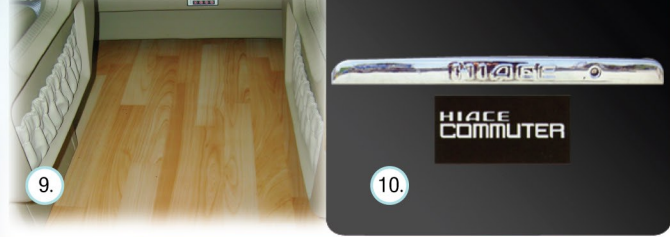

SUPER VIP 10 Seats HIACE

WOOD Panel

**Modify From
Original 15 Seater**

SUPER VIP XL 10 Package

- 1 Real Wood Instrument & Steering Package
- 2 Luxury Top Ceiling Roof with Room Lamp
- 3 1st, Row Driver + Passenger Leather Seats
- 4 2nd, Row : 2 X VIP Leather Sofa Seats with Auto adjust , 360 turning + auto massage
- 5 3th, Row : 2 X VIP Leather Sofa Seats with Auto adjust
- 6 4th,Row : 1 X long bench Seats with Auto adjust + auto massage
- 7 Under Seats Sliding Rails
- 8 Front Long Console with bottle holder
- 9 Plywood Floor 10 mm. with cover Dura floor
- 10 In room Panel & Rear Black Door Vinyl Cover With Chrome Line
- 11 AUDIO System With Front Top TV LCD Ceiling 6 Speakers with Sub woofer Plus Amplifier

INTERIOR DESIGN

AUDIO System

- JVC KD-DV4405 USB/MP3
- DVD zulex Monitor LCD 17"
- Amp MA Audio