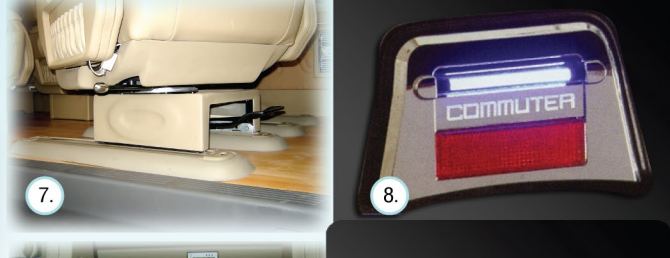

SUPER VIP 10 Seats HIACE

WOOD Panel

**Modify From
Original 15 Seater**

SUPER VIP XL 10 Package

- 1 Real Wood Instrument & Steering Package
- 2 Luxury Top Ceiling Roof with Room Lamp
- 3 1st, Row Driver + Passenger Leather Seats
- 4 2nd, Row : 2 X VIP Leather Sofa Seats with Auto adjust , 360 turning + auto massage
- 5 3th, Row : 2 X VIP Leather Sofa Seats with Auto adjust
- 6 4th,Row : 1 X long bench Seats with Auto adjust + auto massage
- 7 Under Seats Sliding Rails
- 8 Front Long Console with bottle holder
- 9 Plywood Floor 10 mm. with cover Dura floor
- 10 In room Panel & Rear Black Door Vinyl Cover With Chrome Line
- 11 AUDIO System With Front Top TV LCD Ceiling 6 Speakers with Sub woofer Plus Amplifier

INTERIOR DESIGN

AUDIO System

- JVC KD-DV4405 USB/MP3
- DVD zulex Monitor LCD 17"
- Amp MA Audio