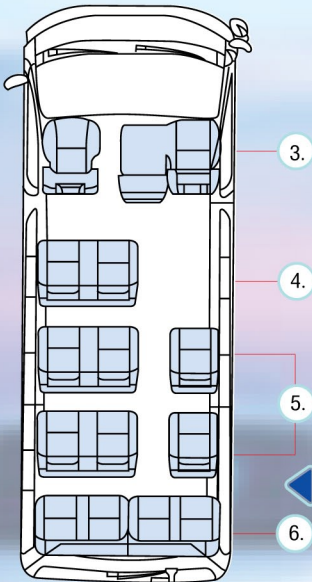

SUPER VIP 10 Seats HIACE

WOOD Panel

**Modify From
Original 15 Seater**

SUPER VIP XL 10 Package

- 1 Real Wood Instrument & Steering Package
- 2 Luxury Top Ceiling Roof with Room Lamp
- 3 1st, Row Driver + Passenger Leather Seats
- 4 2nd, Row : 2 X VIP Leather Sofa Seats with Auto adjust , 360 turning + auto massage
- 5 3th, Row : 2 X VIP Leather Sofa Seats with Auto adjust
- 6 4th,Row : 1 X long bench Seats with Auto adjust + auto massage
- 7 Under Seats Sliding Rails
- 8 Front Long Console with bottle holder
- 9 Plywood Floor 10 mm. with cover Dura floor
- 10 In room Panel & Rear Black Door Vinyl Cover With Chrome Line
- 11 AUDIO System With Front Top TV LCD Ceiling 6 Speakers with Sub woofer Plus Amplifier