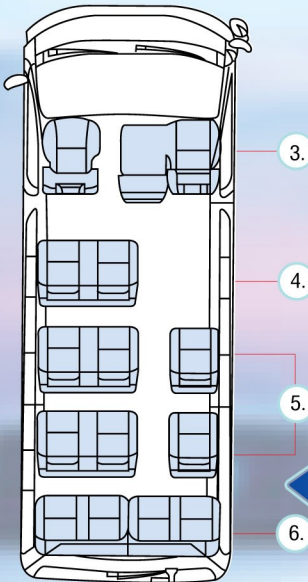

SUPER VIP 10 Seats HIACE

WOOD Panel

**Modify From
Original 15 Seater**

SUPER VIP XL 10 Package

- 1 Real Wood Instrument & Steering Package
- 2 Luxury Top Ceiling Roof with Room Lamp
- 3 1st, Row Driver + Passenger Leather Seats
- 4 2nd, Row : 2 X VIP Leather Sofa Seats with Auto adjust , 360 turning + auto massage
- 5 3th, Row : 2 X VIP Leather Sofa Seats with Auto adjust
- 6 4th,Row : 1 X long bench Seats with Auto adjust + auto massage
- 7 Under Seats Sliding Rails
- 8 Front Long Console with bottle holder
- 9 Plywood Floor 10 mm. with cover Dura floor
- 10 In room Panel & Rear Black Door Vinyl Cover With Chrome Line
- 11 AUDIO System With Front Top TV LCD Ceiling 6 Speakers with Sub woofer Plus Amplifier