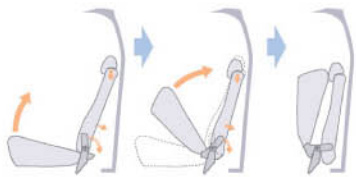

A tip-up mechanism on the rear seats makes it easy to create extra luggage space inside the cabin.