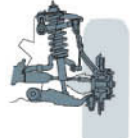

Exterior

DOUBLE CAB

Big, strong and stylish, the Hilux sets the standards and leads the way for a new generation of versatile utility vehicles. The latest advanced capabilities and features give you the backing to confidently achieve your goals.

The high-rigidity frame structure provides a strong Performance Use of CAE (Computer Aided Engineering) to optimize the body structure helped to reduce noise and vibration and contributes to excellent stability and control.

The rear suspension is a rigid axle type. The leaf springs and damping force of the shock absorbers are optimally tuned to provide excellent stability, control and flat ride comfort.

The double wishbone front suspension features coil springs which provide good wheel stroke. It is a significant contributor to the outstanding ride comfort and handling.