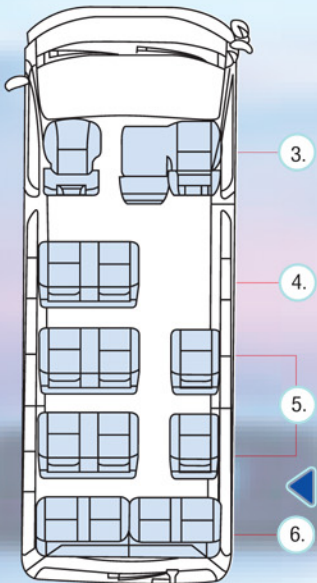

SUPER VIP 10 Seats HIACE

WOOD Panel

INTERIOR DESIGN

**Modify From
Original 15 Seater**

SUPER VIP XL 10 Package

- 1 Real Wood Instrument & Steering Package
- 2 Luxury Top Ceiling Roof with Room Lamp
- 3 1st, Row Driver + Passenger Leather Seats
- 4 2nd, Row : 2 X VIP Leather Sofa Seats with Auto adjust , 360° turning + auto massage
- 5 3th, Row : 2 X VIP Leather Sofa Seats with Auto adjust
- 6 4th, Row : 1 X long bench Seats with Auto adjust + auto massage
- 7 Under Seats Sliding Rails
- 8 Front Long Console with bottle holder
- 9 Plywood Floor 10 mm. with cover Dura floor
- 10 In room Panel & Rear Black Door Vinyl Cover With Chrome Line
- 11 AUDIO System With Front Top TV LCD Ceiling
6 Speakers with Sub woofer Plus Amplifier

AUDIO System

- JVC KD-DV4405 USB/MP3
- DVD zulex Monitor LCD 17"
- Amp MA Audio

SUPER VIP 10 Seats HIACE

12.

V. I. P. Stylish Package

EXTERIOR DESIGN

12.1

12.2

12.3

12.4

12.5

12.6

12.7

OTHER DESIGN

14.

15.