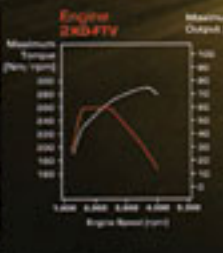

Interior

The passenger cabin exudes distinctive taste and style

Glide in, and get comfortable with the ergonomically and innovatively designed passenger cabin that sets a new benchmark for SUVs.

Control panel embedded in steering wheel The steering wheel is discreetly covered in leather and installed with a master panel that controls the audio player and Multi Information Display (MID), all at the touch of your fingertips. Safety is enhanced.

Optitron luminescent gauges radiate a touch of class and offer optimum visibility in any light condition.

Masterfully designed Gate-Type gearbox responds favorably to every command.

Multi Information Display (MID) keeps the driver informed of various helpful data including outside temperature, average fuel consumption rate, present fuel consumption rate, average cruising speed, travel time, estimated travel distance with present fuel level and a compass.

Digitally controlled A/C system is strategically positioned for optimum cooling and ease of use.

Woodgrain blend a touch of convenience.

Performance

Power to overcome obstacles. Conquer road obstacles over any terrain with ease and comfort.

Forceful D-4D commonrail 1KD-FTV 3.0-litre DOHC 16-valve engine with variable turbo and intercooler delivers up to 163 horsepower (120 kilowatts) at 3,400 rpm, and 343 NM of torque at 1,400-3,200 rpm. Sheer power and excellent fuel efficiency is ensured.

Safety

Active Safety