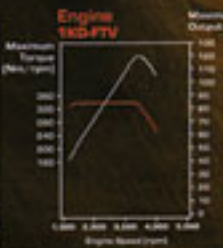

Performance

Power to overcome obstacles. Conquer road obstacles over any terrain with ease and comfort.

Forceful D-4D commonrail 1KD-FTV 3.0-litre DOHC 16-valve engine with variable turbo and intercooler delivers up to 163 horsepower (120 kilowatts) at 3,400 rpm, and 343 NM of torque at 1,400-3,200 rpm. Sheer power and excellent fuel efficiency is ensured.